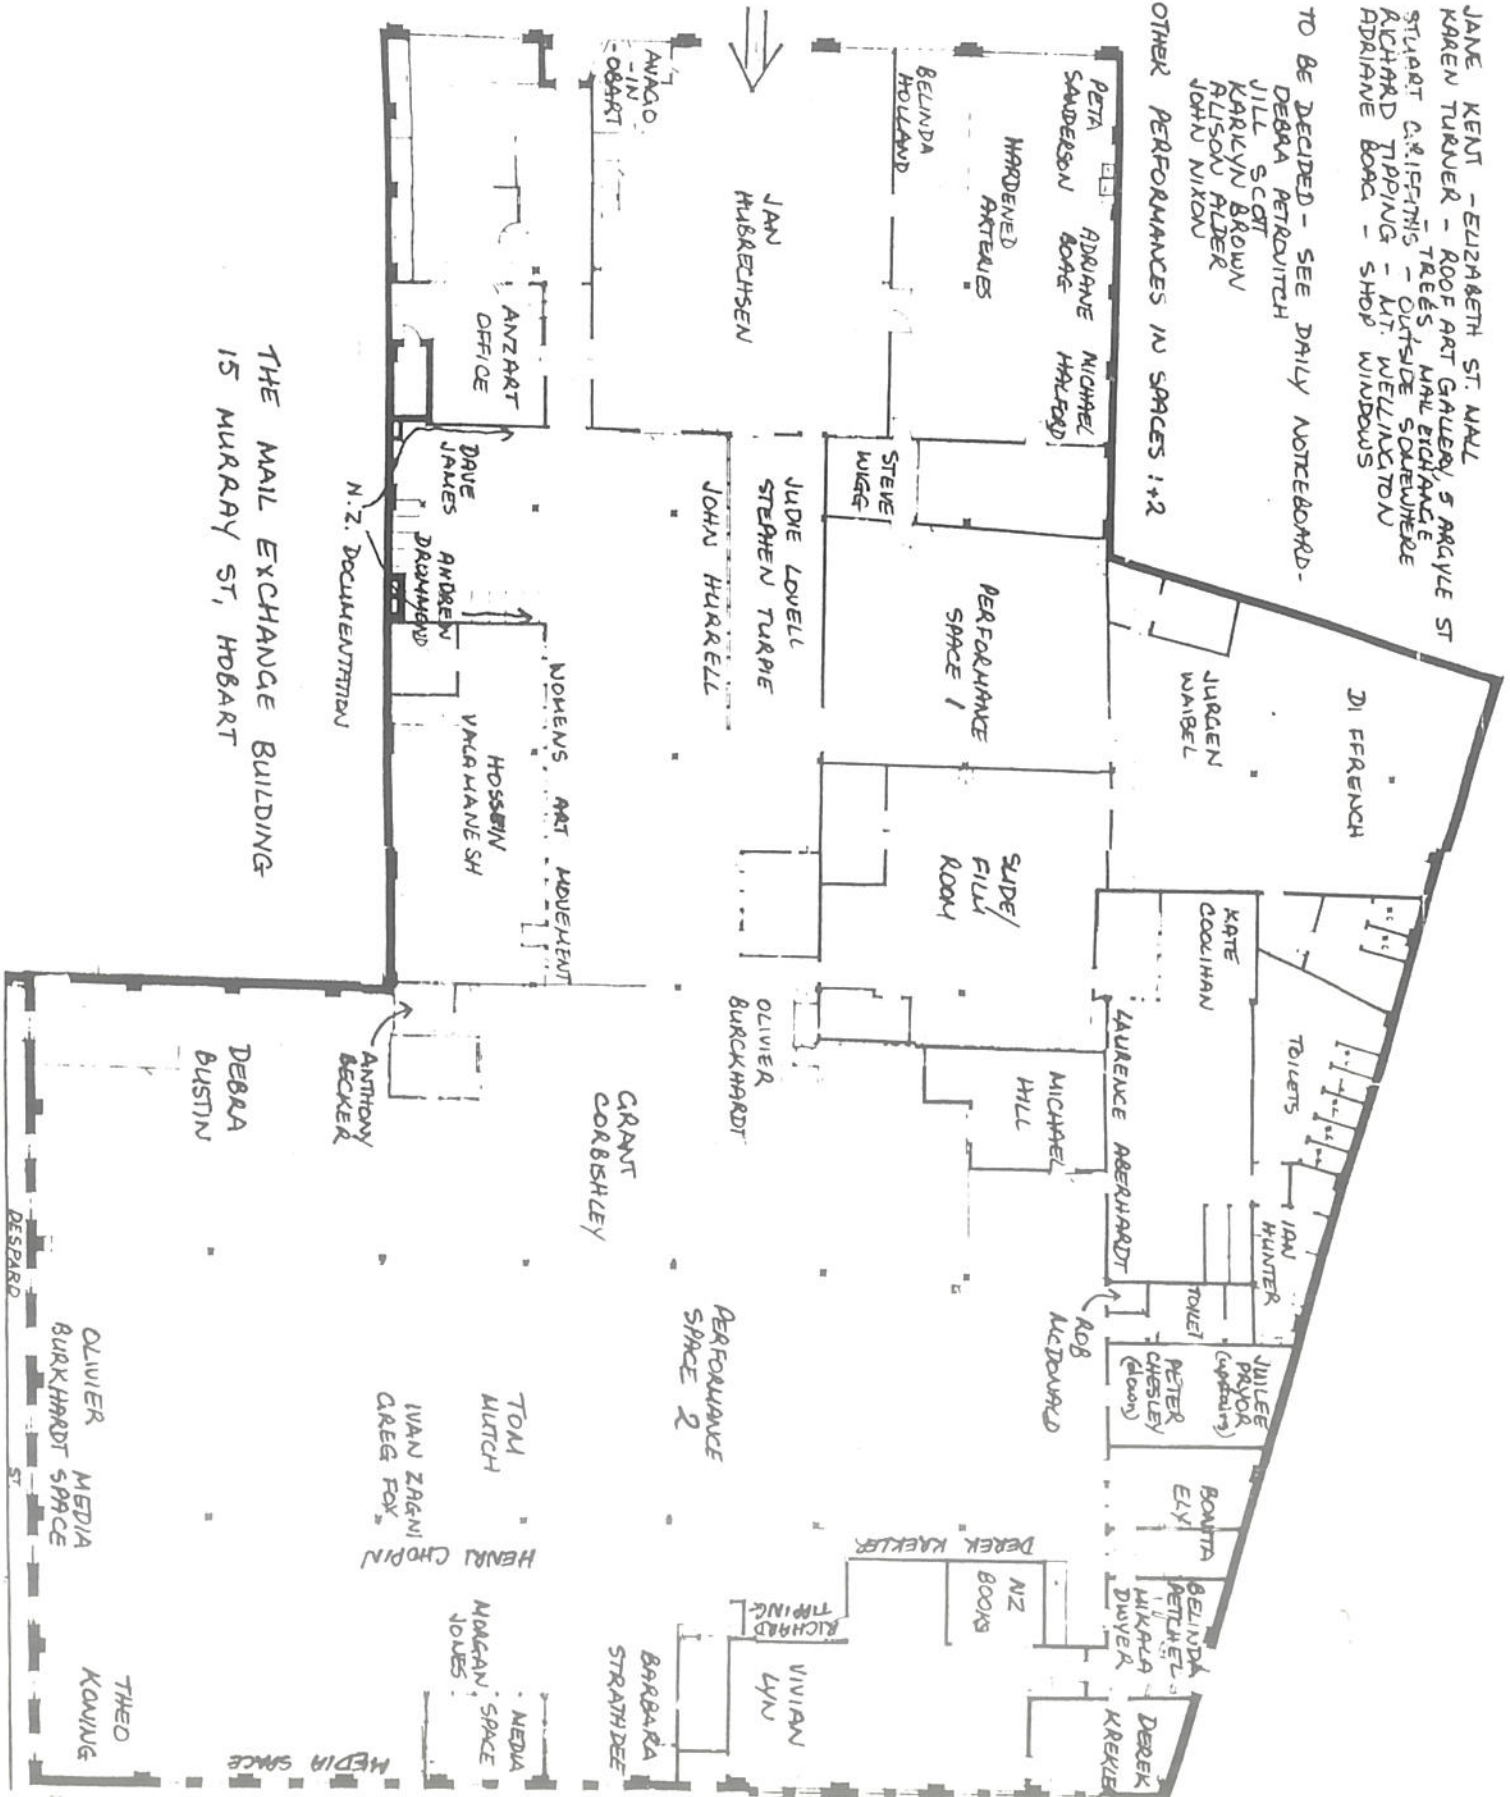

MURRAY ST

ST

JANE KENT - ELIZABETH ST. WALL  
 KAREN TURVER - ROOF ART GALLERY, 5 RAILLYE ST  
 STUART C. REFFINIS - TREES MAIL EXCHANGE  
 RICHARD TRIPING - OUTSIDE STOREHOUSE  
 ADRIANE BOAG - SHOP WINDOWS

TO BE DECIDED - SEE DAILY NOTICEBOARD -  
 DEBRA PETROVITCH  
 JILL SCOTT  
 KAROLYN BROWN  
 ALISON ALDER  
 JOHN NIXON

OTHER PERFORMANCES IN SPACES 1+2

THE MAIL EXCHANGE BUILDING  
 15 MURRAY ST, HOBART